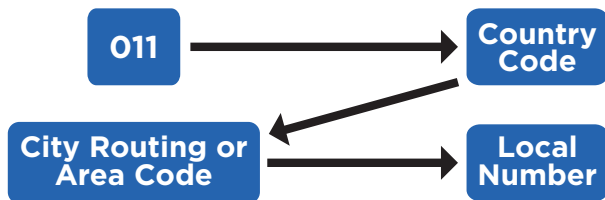

EASY OVERSEAS CALLS

HOW TO CALL LONG DISTANCE IN PALAU

CALLING FROM A LANDLINE?

Use PNCC Debusch Phone Cards

Prepaid Debusch Cards or
Debusch Charge Card/909 Accounts

- As low as **38¢ per minute to over 200 destinations** (30¢/min. to Philippines)*
- Dial "0" for country codes
- Call from any landline in Palau
- Sold at PNCC and retail locations

Or for easy direct dialing from your landline number, apply for an International Direct Dial account (IDD), for the same long distance rates as Debusch Cards.

CALLING FROM MOBILE?

From Prepaid Numbers (776, 778, 779):
Use PalauCel Airtime Cards

From Postpaid Numbers (775):
Use Prepaid Debusch Cards,
Debusch Charge Cards (909 Accounts),
or International Direct Dial Accounts.

- International calls from all mobile numbers are charged at international rates as low as **38¢ per minute**. (30¢/min. to Philippines)*
- International calls from prepaid mobile numbers (776, 778, 779) are also charged the local Airtime rate.*
- Dial **587-9904** for info (7am-12am daily)
- Airtime sold at PNCC & 100+ retail stores

DIALING INSTRUCTIONS USING DEBUSCH CARDS

(See back of card)

From Fixed Line: Dial 00

From Mobile: Dial 800-8010 for Debusch Prepaid Cards,
Dial 800-8006 for Debusch Charge Cards/909
and listen to voice instructions

Example: Direct-dial call to Honolulu, Hawaii, USA

011 + 1-808-234-5678

DIALING INSTRUCTIONS USING PREPAID AIRTIME (776, 778, 779)

Both local and long distance calls can be made with a Prepaid Airtime Card. Dial overseas calls (and send international text) using a plus sign (+) as the international access code: